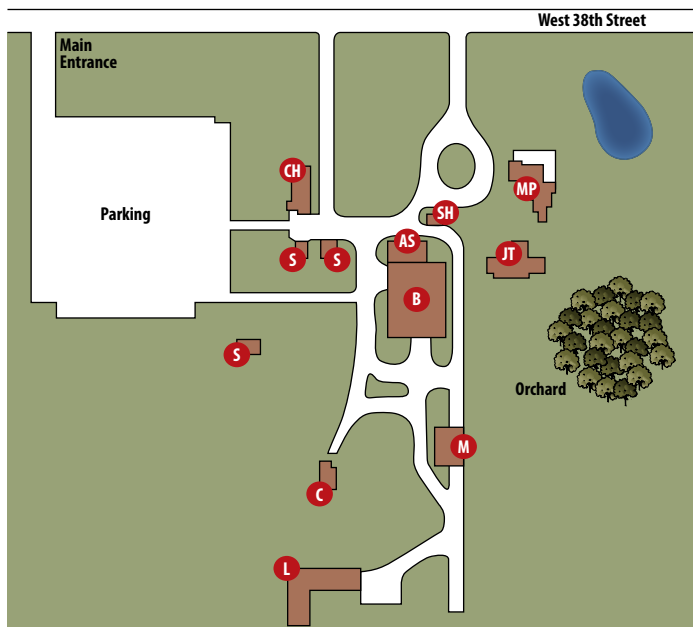

## Campus Map and Driving Directions

2951 West 38<sup>th</sup> Street  
 Erie, PA 16506  
 Tel: 814-836-1955 | Fax: 814-833-2085

- B** Barn (Classrooms 5, 6, 7, 8, 9)
- C** Cottage
- AS** Academic Success Center
- CH** Caretaker's House (Administrative Offices)
- JT** The Joseph Thompson Education Center (Classrooms 1, 2, Faculty Office & Computer Lab)
- L** L-Barn
- M** Maintenance
- MP** Mary Porreco Hall (Conference & Seminar Center)
- S** Storage
- SH** Spring House

**Driving from Edinboro:** Travel north on PA Route 99 to Interchange Road. Turn left (west) at light. At the fifth traffic light, turn right (north) onto Zuck Road. Continue to the third traffic light and turn left (west) onto West 38<sup>th</sup> Street. The Porreco Center will be one-half mile on your left. The entrance to the parking lot is at the west end of the white fence.

**From Interstate 79:** Traveling on Interstate 79, exit at Kearsarge (#180). Turn west (right if you were traveling south on I-79; left if you were traveling north) onto Interchange Road. Turn right onto Zuck Road at the traffic light (2<sup>nd</sup> if you were traveling south on I-79, 3<sup>rd</sup> if you were traveling north - Country Fair convenience store on right). At the third traffic light, turn left onto West 38<sup>th</sup> Street. The Porreco Center will be one-half mile on your left. The entrance to the parking lot is at the west end of the white fence.