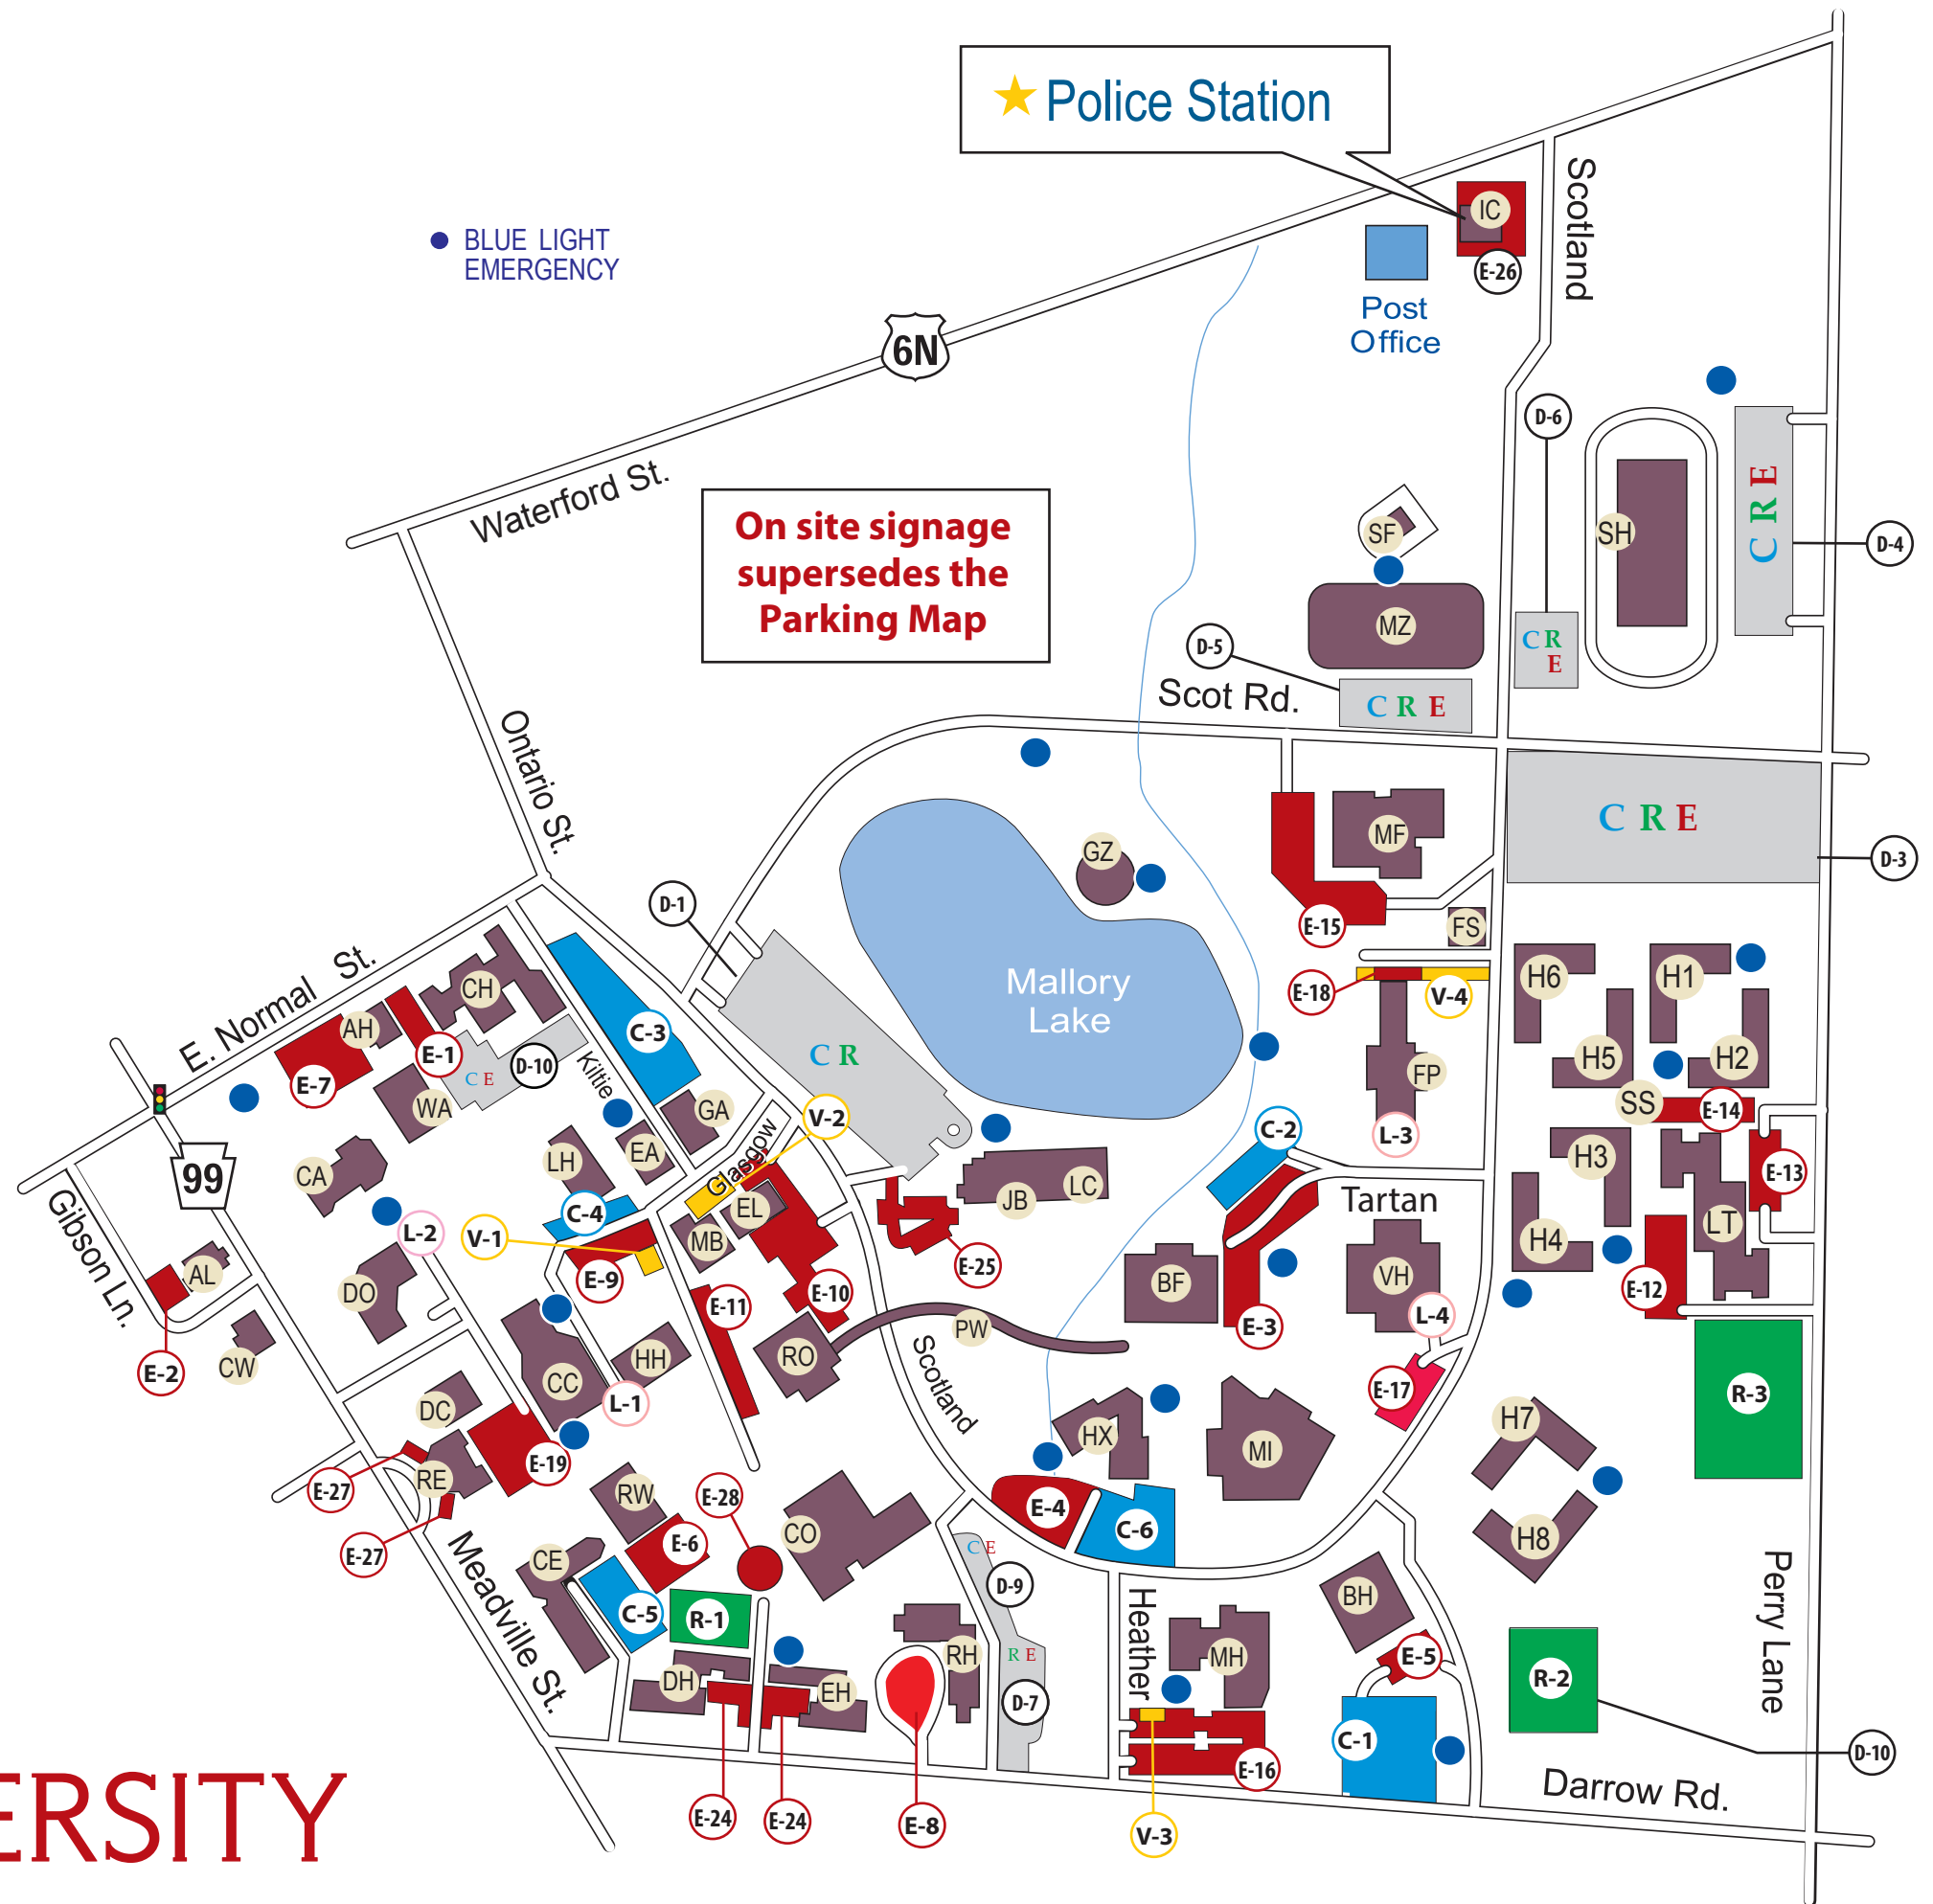

**Employee Parking:**

- E-1 - Academy Hall
- E-2 - Alumni House
- E-3 - Baron-Forness
- E-4 - Hendricks North
- E-5 - Butterfield
- E-6 - Wiley
- E-7 - Clock Tower
- E-8 - Rose Circle
- E-9 - Hamilton
- E-10 - Earley
- E-11 - Ross Hall
- E-12 - Towers Back
- E-13 - Towers Front
- E-14 - Highlands 1 & 2
- E-15 - McComb
- E-16 - McNerney
- E-17 - Miller
- E-18 - Pogue Student Center
- E-19 - Reeder
- E-24 - Dearborn/Earp
- E-25 - Human Services
- E-26 - Police Building
- E-27 - Reeder Reserved
- E-28 - Cooper Circle

**Resident Parking:**

- R-1 - Dearborn Large
- R-2 - Highlands 8
- R-3 - Towers South

**Commuter Parking:**

- C-1 - Butterfield
- C-2 - Pogue Student Center South
- C-3 - Compton
- C-4 - Loveland
- C-5 - Centennial
- C-6 - Hendricks South

**Visitor Parking:**

- V-1 - Hamilton 30 min.
- V-2 - Earley 15 min.
- V-3 - McNerney 15 min.
- V-4 - Pogue Plaza 30 min.

**Dual Parking:**

- D-1 - Lake Front C R
- D-3 - McComb C R E
- D-4 - Stadium East C R E
- D-5 - Dome C R E
- D-6 - SM Stadium Event C R E
- D-7 - Rose Hall R E
- D-9 - Cooper Front C E
- D-10 - Alexander C E