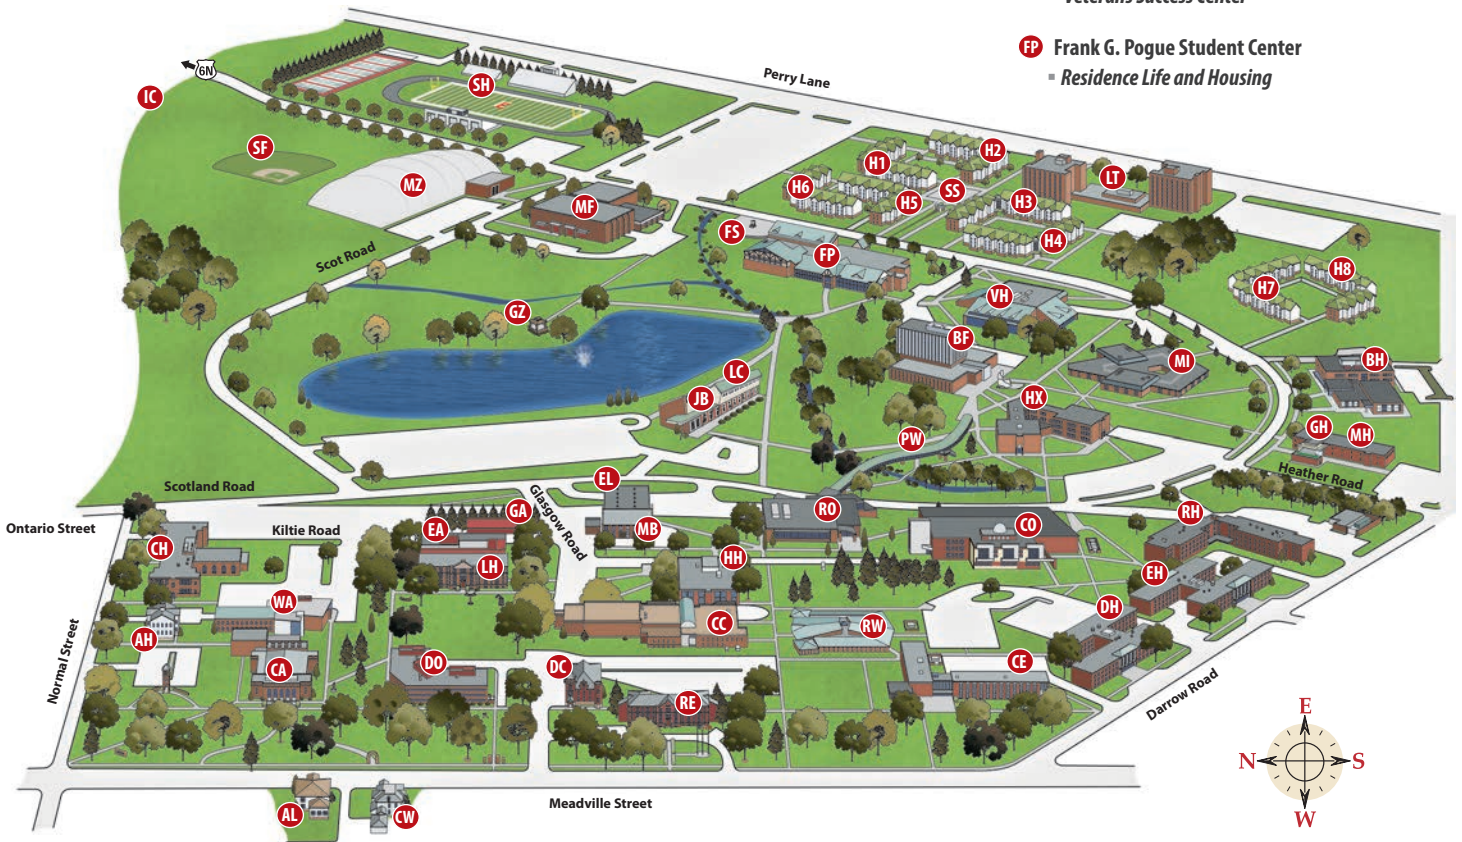

EDINBORO UNIVERSITY

ADMISSIONS AND MAIN OFFICES

- AH** Academy Hall
 - Undergraduate Admissions
- BH** Butterfield Hall
 - School of Education
 - School of Graduate Studies and Research
- RW** R. Benjamin Wiley Arts & Sciences Center
 - College of Arts, Humanities, and Social Sciences
 - School of Business
 - College of Science and Health Professions
- RE** Reeder Hall
 - Office of the President
- HH** Hamilton Hall
 - Bursar; Financial Aid; Records and Registration
- BF** Baron-Forness Library
 - Transfer and Adult Student Services
- CC** Crawford Center
 - Office for Students with Disabilities
 - Veterans Success Center
- FP** Frank G. Pogue Student Center
 - Residence Life and Housing

From Edinboro exit (#166)

Go through the light at Walmart and proceed on Route 6N into the town of Edinboro.

At the first traffic light, turn right onto Rt. 99 south (which becomes Meadville Street). Proceed through town to the next traffic light (corner of campus). Turn left onto East Normal Street.