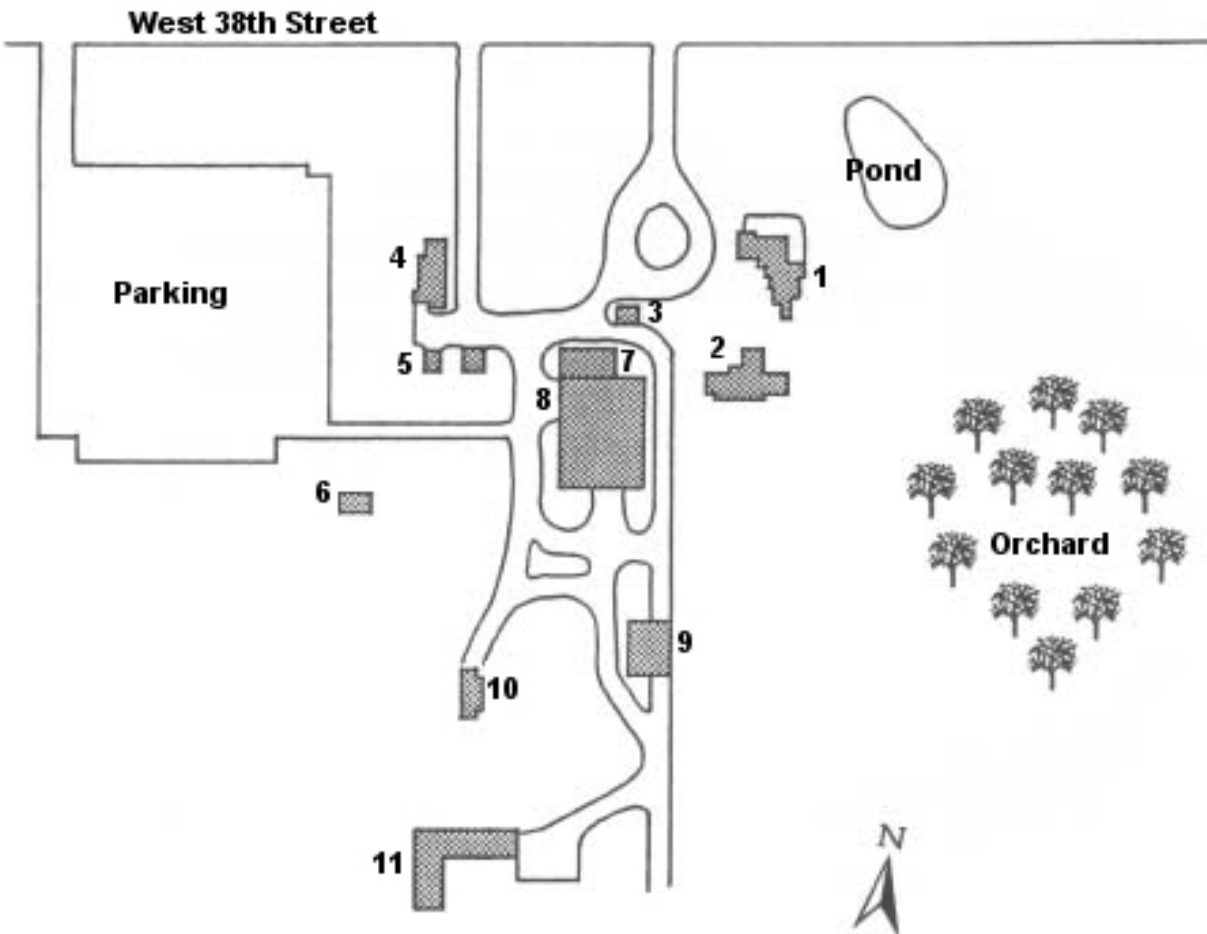

# EDINBORO UNIVERSITY IN ERIE THE PORRECO CENTER

2951 West 38th Street  
Erie, PA 16506  
814-836-1955

1. Mary Porreco Hall (Conference and Seminar Center)
2. Garden House (Classrooms 1, 2, 3)
3. Spring House (Evening Administration Office)
4. Caretaker's House (Office of Extended Learning)
5. Storage
6. Studio
7. Classroom 4
8. Barn  
(Classrooms 5, 6, 7, 8, 9)
9. Carriage House (Storage)
10. Summer Cottage
11. Future Auditorium